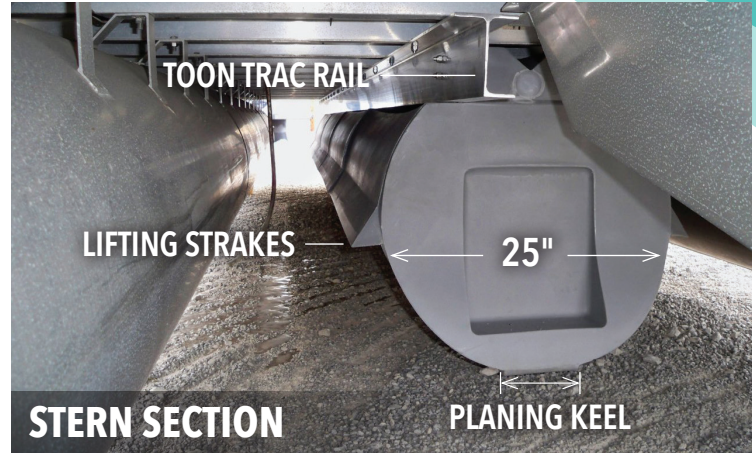

RIDE

Improve the way your boat feels, with our Poly 3rd Tube Kits. Increase stability, flotation and make for a smooth ride, even in extreme conditions, with reduced side-spray!

PERFORMANCE

Increase the performance of your Pontoon Boat with a Third-Tube Conversion! Our Conversion Poly 3rd Tube Kits lift your boat higher out of the water, reducing drag, improving hole-shot, and increasing fuel economy.

HANDLING

Get your Pontoon to turn on a dime! Third-Tubes dramatically increase your boats turning capability, and helps eliminate cavitation in rough water or hard turns.

FEATURES AND BENEFITS

- All two tube pontoons are "Buoyancy Deficient".
- We offer the Very Best Upgrade for Safety and Performance you can buy today.
- Our Poly 3rd Tube Kit is far and away superior to any aluminum pontoon tube or other product on the market today, it is 2.0 in design.
- Same Performance and Benefits as a "NEW" Tri-Toon.
- Very "Cost Effective" to Ship and Install.
- The kit will stop front and rear weight distribution issues (nosedive, rear drag, overall). Greatly improves Loaded and Unloaded Peak Speeds, Handling and Ride.
- The Toon-Trac adds Tremendous "Rigidity" to your pontoon frame for the added Buoyancy / Performance.
- Tube sections are Extremely Durable, made of dent-resistant, high-density Polyethylene construction for "Zero" maintenance.
- Your Poly3rdTube investment will more than increase the Value of your pontoon.
- Operates in any marine boating environment.
- New 3TPKM offers the most added Buoyancy / Performance.

- New High HP 25" Motor Mount.
- We use PayPal Service to invoice. **PayPal**
- ABF "Front Door" shipping. **ABF** Freight
- Have Multiple Tube Kits to Fit "Your" Pontoon and Lifestyle. **PONTOON WHOLESALE POLY 3RD TUBE KIT**
- Limited LifeTime Warranty.